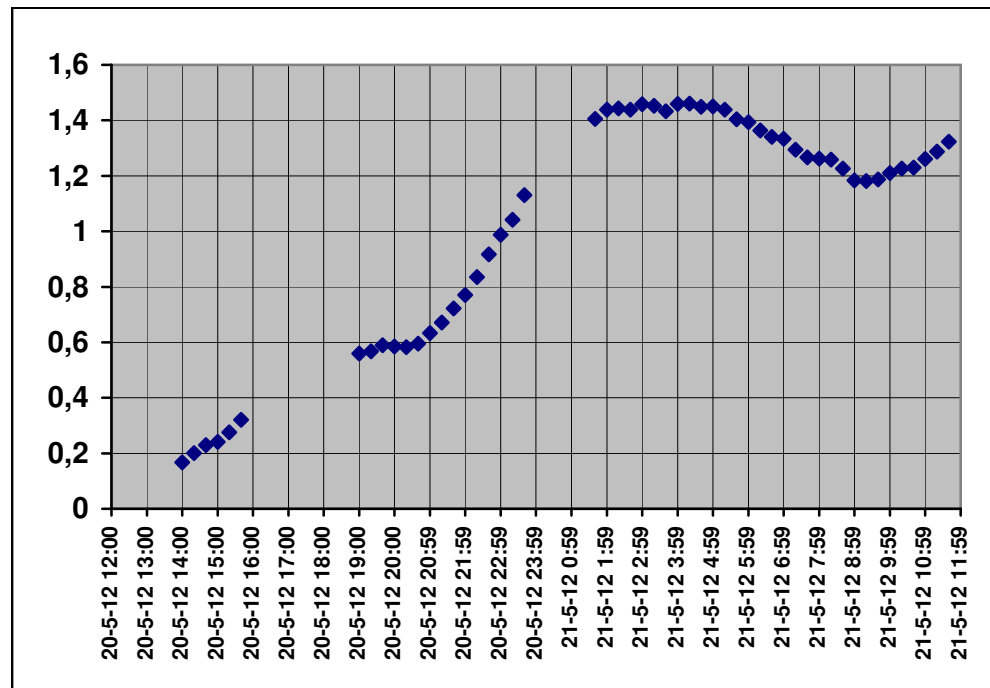

OYARVIDE

FECHA	ALTURA	FECHA	ALTURA
20-5-12 14:00:00	0,167	21-5-12 1:40:00	1,405
20-5-12 14:20:00	0,201	21-5-12 2:00:00	1,439
20-5-12 14:40:00	0,23	21-5-12 2:20:00	1,443
20-5-12 15:00:00	0,241	21-5-12 2:40:00	1,438
20-5-12 15:20:00	0,276	21-5-12 3:00:00	1,458
20-5-12 15:40:00	0,321	21-5-12 3:20:00	1,452
20-5-12 19:00:00	0,56	21-5-12 3:40:00	1,433
20-5-12 19:20:00	0,567	21-5-12 4:00:00	1,459
20-5-12 19:40:00	0,59	21-5-12 4:20:00	1,46
20-5-12 20:00:00	0,585	21-5-12 4:40:00	1,449
20-5-12 20:20:00	0,582	21-5-12 5:00:00	1,45
20-5-12 20:40:00	0,595	21-5-12 5:20:00	1,438
20-5-12 21:00:00	0,633	21-5-12 5:40:00	1,404
20-5-12 21:20:00	0,671	21-5-12 6:00:00	1,393
20-5-12 21:40:00	0,722	21-5-12 6:20:00	1,364
20-5-12 22:00:00	0,771	21-5-12 6:40:00	1,341
20-5-12 22:20:00	0,835	21-5-12 7:00:00	1,334
20-5-12 22:40:00	0,917	21-5-12 7:20:00	1,294
20-5-12 23:00:00	0,988	21-5-12 7:40:00	1,267
20-5-12 23:20:00	1,042	21-5-12 8:00:00	1,262
20-5-12 23:40:00	1,131	21-5-12 8:20:00	1,258
		21-5-12 8:40:00	1,226
		21-5-12 9:00:00	1,184
		21-5-12 9:20:00	1,181
		21-5-12 9:40:00	1,187
		21-5-12 10:00:00	1,21
		21-5-12 10:20:00	1,226
		21-5-12 10:40:00	1,23
		21-5-12 11:00:00	1,261
		21-5-12 11:20:00	1,287
		21-5-12 11:40:00	1,323