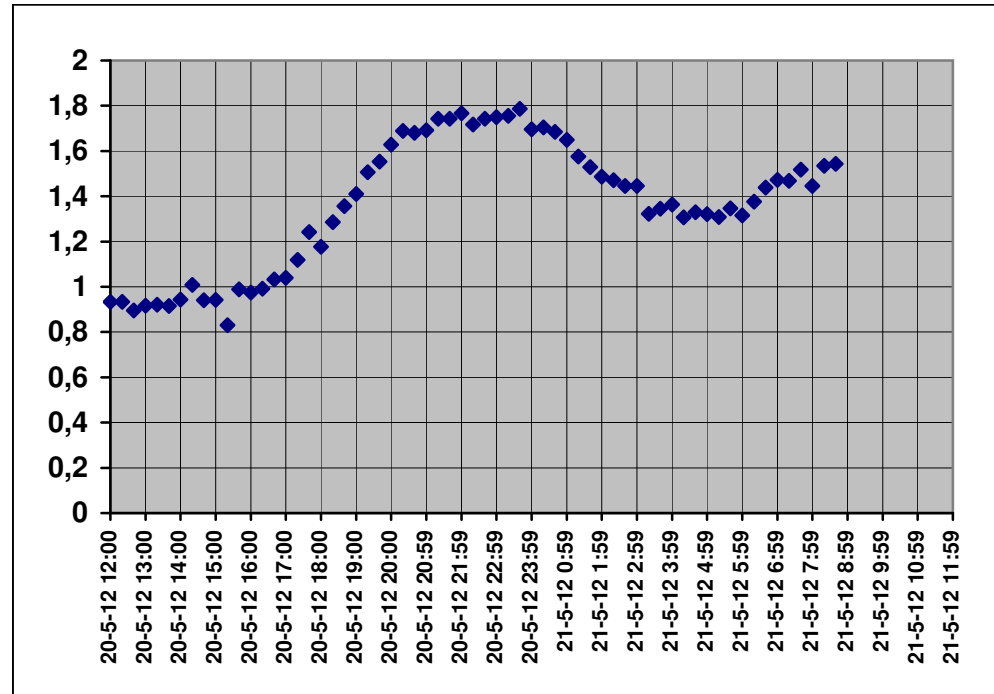

# SAN CLEMENTE

FECHA	ALTURA	FECHA	ALTURA
20-5-12 12:00:00	0,934	21-5-12 0:00:00	1,696
20-5-12 12:20:00	0,934	21-5-12 0:20:00	1,705
20-5-12 12:40:00	0,895	21-5-12 0:40:00	1,684
20-5-12 13:00:00	0,916	21-5-12 1:00:00	1,649
20-5-12 13:20:00	0,921	21-5-12 1:20:00	1,575
20-5-12 13:40:00	0,915	21-5-12 1:40:00	1,529
20-5-12 14:00:00	0,944	21-5-12 2:00:00	1,487
20-5-12 14:20:00	1,009	21-5-12 2:20:00	1,471
20-5-12 14:40:00	0,94	21-5-12 2:40:00	1,445
20-5-12 15:00:00	0,942	21-5-12 3:00:00	1,446
20-5-12 15:20:00	0,83	21-5-12 3:20:00	1,322
20-5-12 15:40:00	0,989	21-5-12 3:40:00	1,345
20-5-12 16:00:00	0,975	21-5-12 4:00:00	1,363
20-5-12 16:20:00	0,992	21-5-12 4:20:00	1,307
20-5-12 16:40:00	1,032	21-5-12 4:40:00	1,329
20-5-12 17:00:00	1,039	21-5-12 5:00:00	1,321
20-5-12 17:20:00	1,119	21-5-12 5:20:00	1,308
20-5-12 17:40:00	1,242	21-5-12 5:40:00	1,346
20-5-12 18:00:00	1,177	21-5-12 6:00:00	1,316
20-5-12 18:20:00	1,286	21-5-12 6:20:00	1,376
20-5-12 18:40:00	1,357	21-5-12 6:40:00	1,438
20-5-12 19:00:00	1,41	21-5-12 7:00:00	1,472
20-5-12 19:20:00	1,507	21-5-12 7:20:00	1,468
20-5-12 19:40:00	1,553	21-5-12 7:40:00	1,518
20-5-12 20:00:00	1,628	21-5-12 8:00:00	1,445
20-5-12 20:20:00	1,689	21-5-12 8:20:00	1,534
20-5-12 20:40:00	1,681	21-5-12 8:40:00	1,543
20-5-12 21:00:00	1,691		
20-5-12 21:20:00	1,743		
20-5-12 21:40:00	1,743		
20-5-12 22:00:00	1,766		
20-5-12 22:20:00	1,717		
20-5-12 22:40:00	1,742		
20-5-12 23:00:00	1,749		
20-5-12 23:20:00	1,755		

# ***SAN CLEMENTE***

20-5-12 23:40:00	1,786		
------------------	-------	--	--